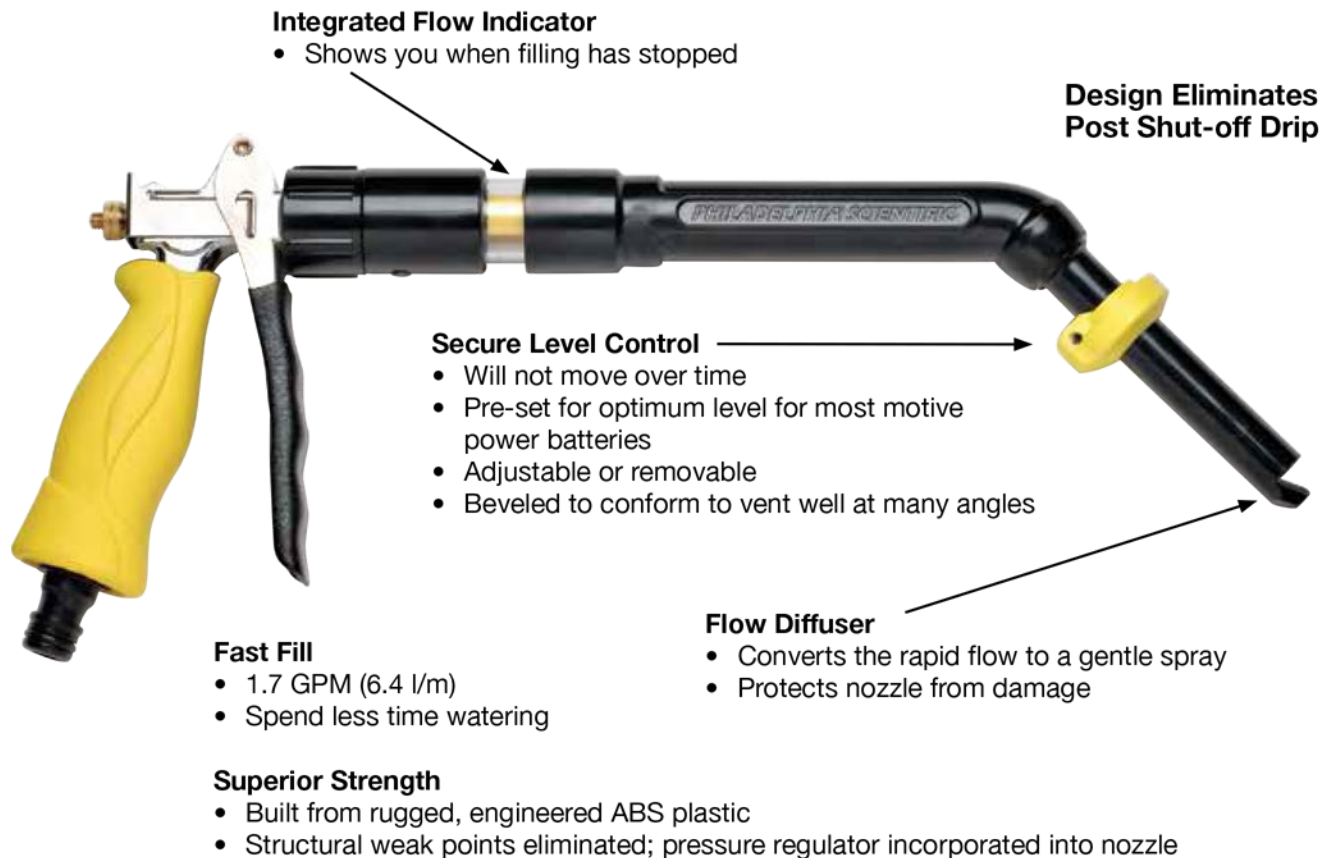

Battery Watering Gun

GUN-X — The Next Generation in Watering Gun Technology

The world's fastest, most durable and best-selling watering gun

The GUN-X Battery Watering Gun is one of a family of Lean Battery Room products from Philadelphia Scientific. It saves money in your warehouse or DC by eliminating waste and increasing productivity.

In 1983, Philadelphia Scientific introduced the first affordable and reliable battery watering gun. Developed as an inexpensive and safe alternative to manual battery watering, the watering gun delivers a precise flow rate. No battery room should be without this essential maintenance tool.

Battery Watering Gun

The Battery Watering Gun (Model: GUN-X) is ergonomically designed, with a rugged, easy-squeeze handle and a 45 degree-bend nozzle, which allows for less bending over to fill the battery.

With a diameter of 0.67 in. (1.7 cm), our nozzle easily fits our Flip-Top vent caps, as well as all U.S. standard quarter-turn vent openings.

When used with our Flip-Top vent caps, GUN-X is an easy and economical way to water batteries.